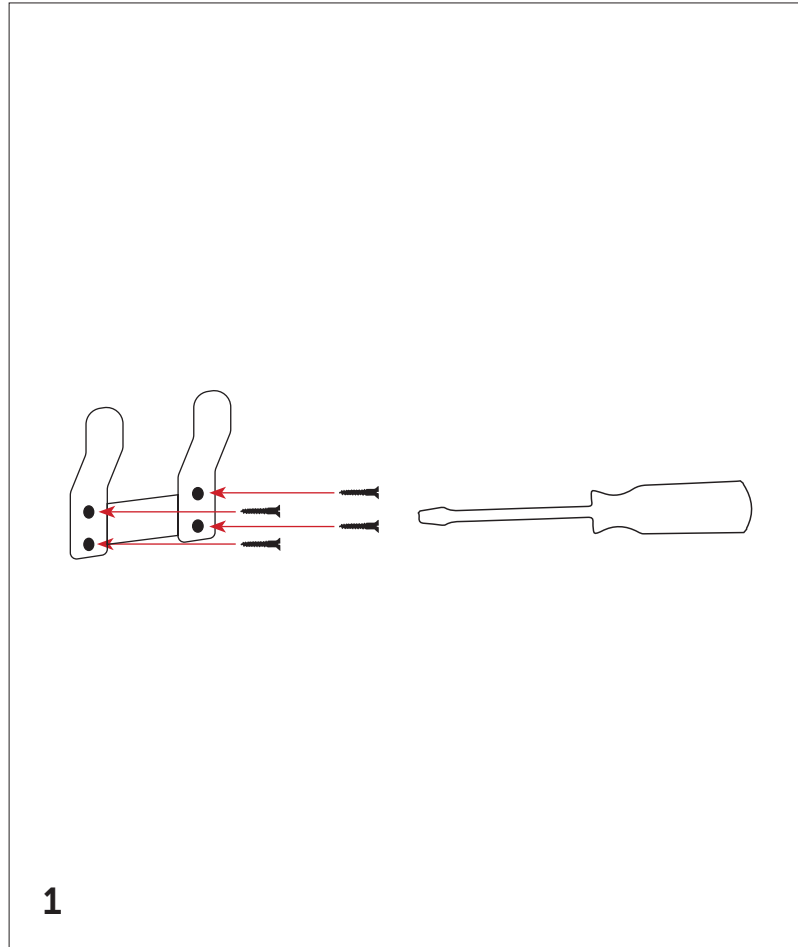

Skinny Wall Sculpture

Installation Guide

phillips
collection

every piece a conversation

Skinny Wall Sculpture

Wall Mounting

Place four screws through the Skinny Wall Sculpture wall mount and into the wall surface.

Place the Skinny Wall Sculpture onto the wall mount.

(screws not included)