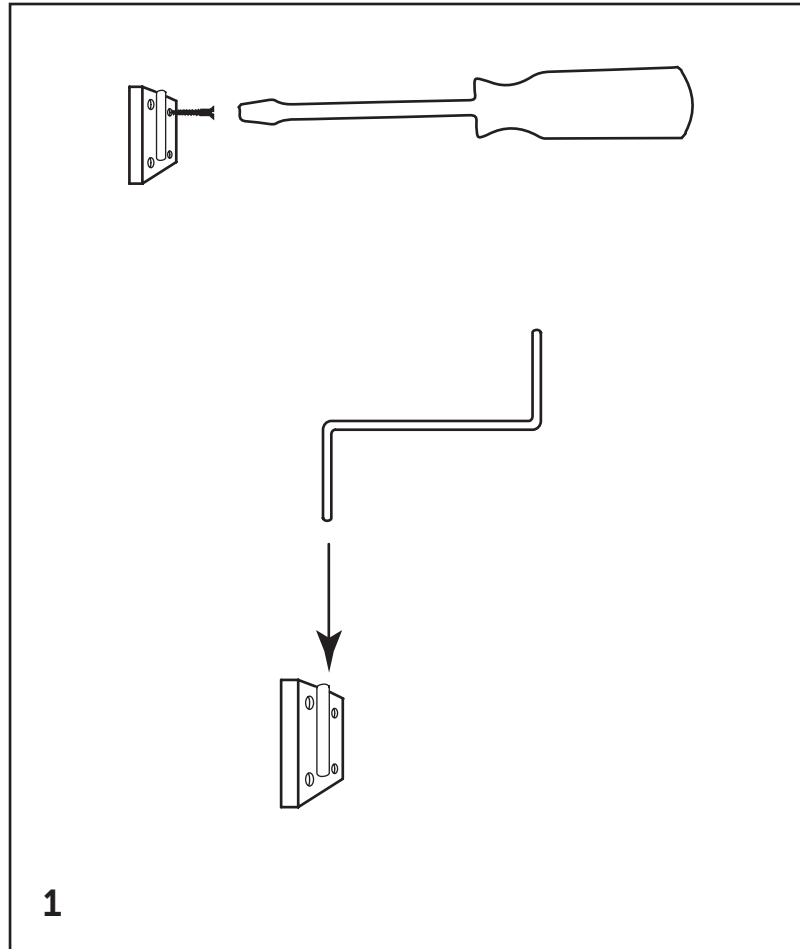

# Fish Wall Decor

Installation Guide

**phillips**  
**collection**  
*every piece a conversation*

# Fish Wall Decor

## Wall Mounting

Attach the wall hanger on wall surface using screws.

Insert rotation pin into wall hanger cylindrical hole.

Place cylindrical hole on back of fish onto the rotation pin.

Adjust fish to preferred position.