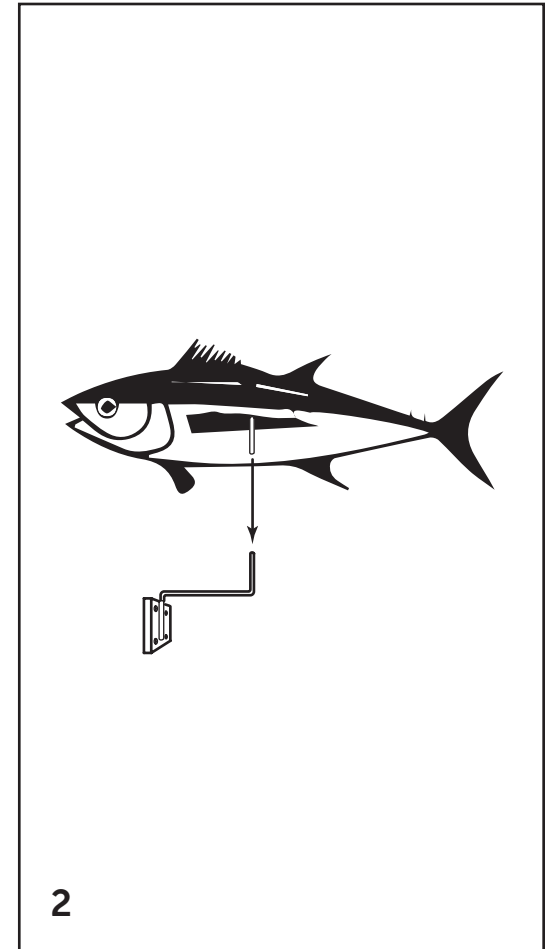

# Fish Wall Decor

Installation Guide

**phillips**  
**collection**  
*every piece a conversation*

# Fish Wall Decor

## Wall Mounting

Attach the wall hanger on wall surface using screws.

Insert rotation pin into wall hanger cylindrical hole.

Place cylindrical hole on back of fish onto the rotation pin.

Adjust fish to preferred position.