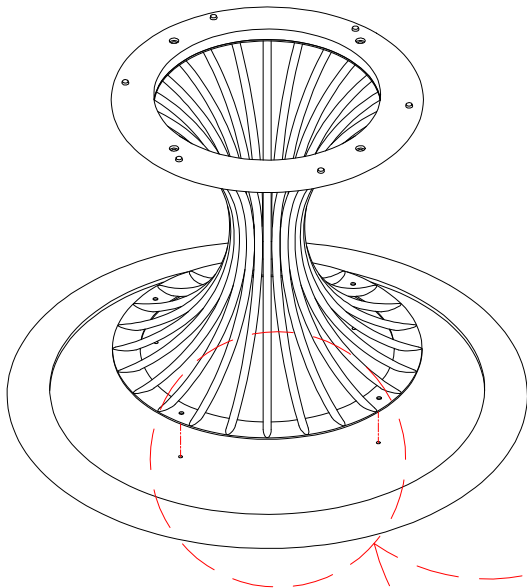

HOOKER
— FURNITURE —

ASSEMBLY INSTRUCTION

Item: 5382-75001/75002/75003

Round dining table

Thank you for purchasing this quality product. Be sure to unpack carefully looking for small parts which may have come loose during shipment.

Read all instruction and study the drawing carefully before starting the assembly process:

HARDWARE PACK

NO	DRAWING	DESCRIPTION	SIDE	Q' TY
A		BOLT	Ø1/4" * 3/4"	4pcs
B		LOCK WASHER	Ø1/4"	4pcs
C		FLAT WASHER	Ø1/4" * 19mm	4pcs
D		ALLEN WRENCH	4mm	1pc