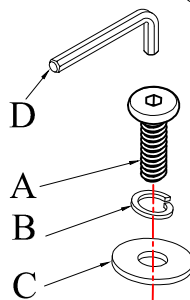

HOOKER
— FURNITURE —

ASSEMBLY INSTRUCTION

Item: 5382-75001/75002/75003

Round dining table

Thank you for purchasing this quality product. Be sure to unpack carefully looking for small parts which may have come loose during shipment.

Read all instruction and study the drawing carefully before starting the assembly process:

HARDWARE PACK

NO	DRAWING	DESCRIPTION	SIDE	Q' TY
A		BOLT	Ø1/4" * 3/4"	4pcs
B		LOCK WASHER	Ø1/4"	4pcs
C		FLAT WASHER	Ø1/4" * 19mm	4pcs
D		ALLEN WRENCH	4mm	1pc