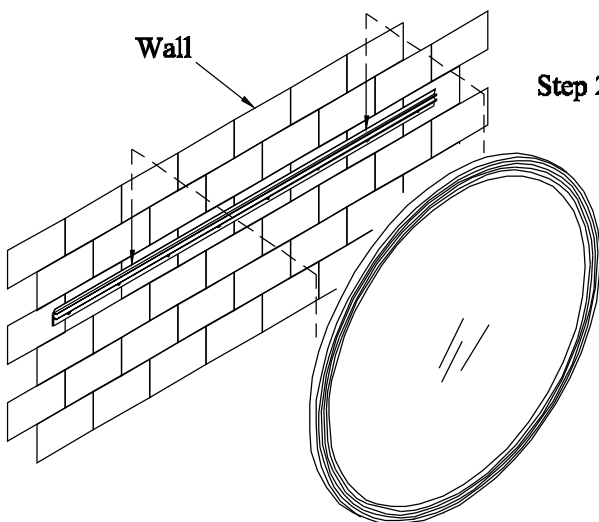

HARDWARE PACK

NO	DRAWING	DESCRIPTION	SIZE	Q'TY
A		Screw	#8*1"	8pcs
B		Hexagonal Bolt	Φ 5/16"×1-1/4"	4pcs
C		Flat Washer	Φ 5/16"×19×2	4pcs
D		Lock Washer	Φ 5/16"×12×3	4pcs

6120-90002-05

6120-90202-80

Step 1

Step 2