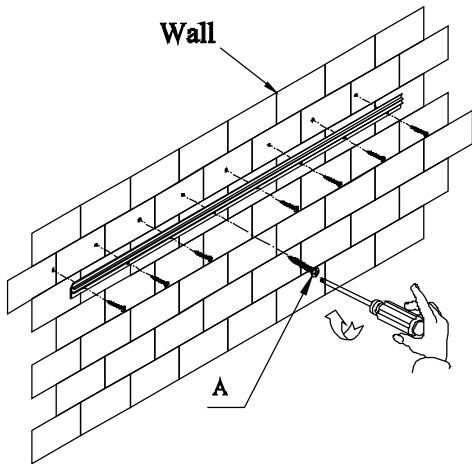

HARDWARE PACK

NO	DRAWING	DESCRIPTION	SIZE	Q'TY
A		Screw	#8*1"	8pcs
B		Hexagonal Bolt	Φ 5/16"×1-1/4"	4pcs
C		Flat Washer	Φ 5/16"×19×2	4pcs
D		Lock Washer	Φ 5/16"×12×3	4pcs

6120-90002-05

6120-90202-80

Step 1