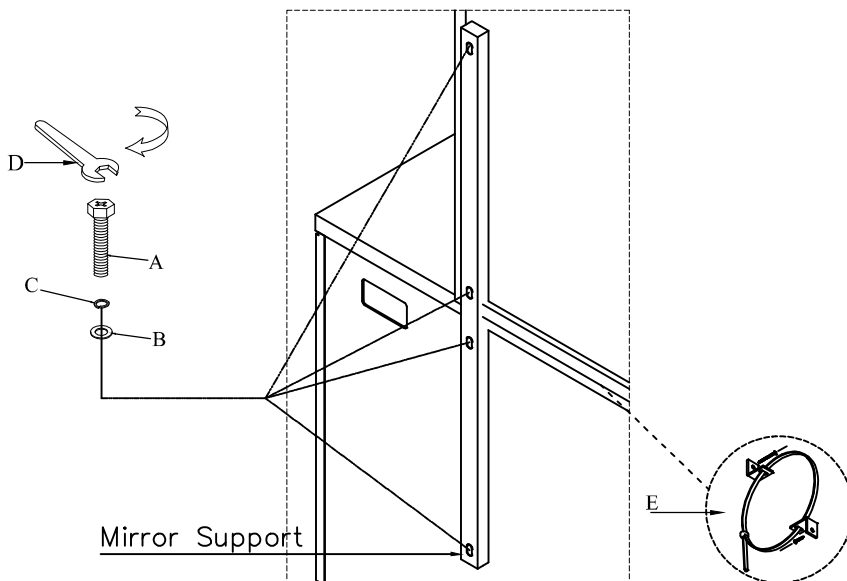

Anti - tip kit is included for use. We recommend installing for safety reason
Tipping Restraint

Note: Anti - tip kit restraint is provided. Please follow the instruction enclosed with the pack.