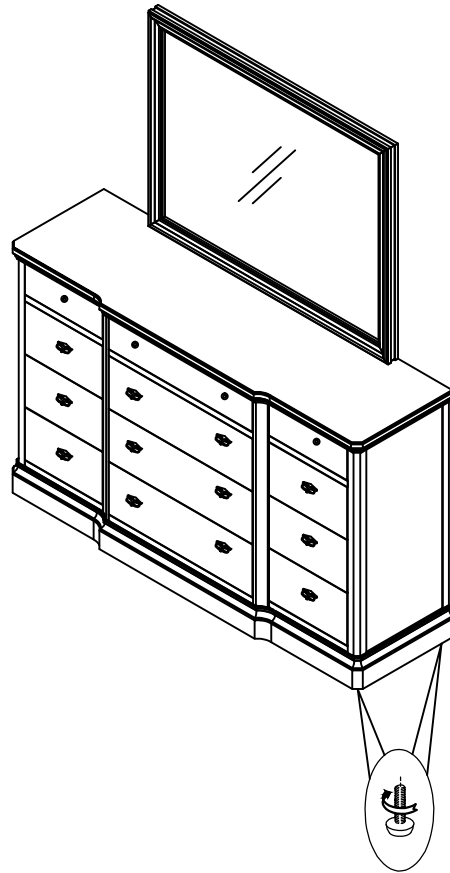

ASSEMBLY INSTRUCTION

Item: 6101-90002-02 Twelve-Drawer Dresser
 6102-90002-80 Twelve-Drawer Dresser
 6101-90004-02 Mirror
 6102-90004-80 Mirror

Thank you for purchasing this quality product. Be sure to unpack carefully looking for small parts which may have come loose during shipment.

Read all instruction and study the drawing carefully before starting the assembly process:

HARDWARE PACK

NO	DRAWING	DESCRIPTION	SIZE	Q'TY
A		Hexagonal Bolt	Φ 5/16" × 1-1/2"	8pcs
B		Flat Washer	Φ 5/16" × 19 × 2	8pcs
C		Lock Washer	Φ 5/16" × 12 × 1	8pcs
D		Hex Wrench	12mm	1pc
E	Furniture Tipping Restraint			1pc