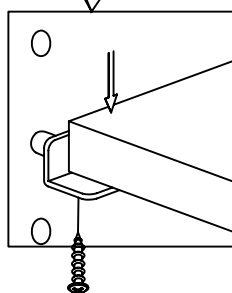

Read all instruction and study the drawing carefully before starting the assembly process.

HARDWARE PACK

NO.	DRAWING	DESCRIPTION	SIZE	Q'TY
A		Anti - Tip Kit		1 PC

Tipping Restraint

Anti-tip kit is included for use. We recommend installing for safety reason.

Adjust leveler if needed to level console on uneven floor.

The adjustable shelves are screwed in place to avoid damage during transit. To adjust the shelf height, remove screws then place shelf pins in the desired level.