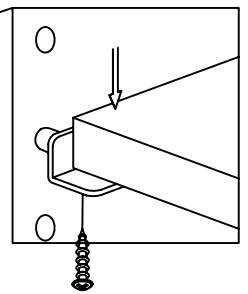

Read all instruction and study the drawing carefully before starting the assembly process.

HARDWARE PACK

NO.	DRAWING	DESCRIPTION	SIZE	Q'TY
A		Anti - Tip Kit		1 PC

Tipping Restraint

Anti-tip kit is included for use. We recommend installing for safety reason.

Adjust leveler if needed to level console on uneven floor.

The adjustable shelves are screwed in place to avoid damage during transit. To adjust the shelf height, remove screws then place shelf pins in the desired level.